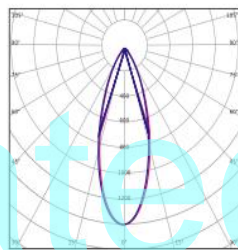

H53203

Optical Accessories