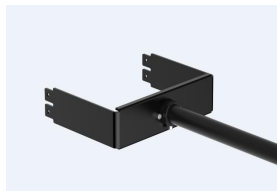

400W Metal Halide

150W UFO High Bay

- Features**
1. Die-casting aluminum housing with black powder coat finish
 2. Uniform light distribution
 3. Mounting height: 12 - 80 feet
 4. Operating temperature: -22F -122F
 5. Ingress Protection: IP65
 6. 5 years limited warranty
 7. UL CUL & DLC certified

Dimensional Data

50W/70W/90W

100W/120W/150W

200W/240W

300W

Mounting Options

Eye Bolt

Pipe Mount

±45° adjustable bracket

±180° adjustable bracket

Photometric Diagrams

H19601

H25201

H25202

H25203

H53201