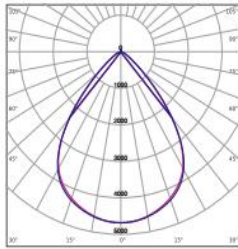

Dimensional Data

50W/70W/90W

100W/120W/150W

200W/240W

300W

Mounting Options

Eye Bolt

Pipe Mount

±45° adjustable bracket

±180° adjustable bracket

Photometric Diagrams

H19601

H25201

H25202

H25203

H53201