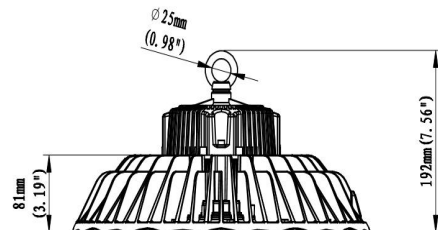

Application Warehouses, Airports, Supermarkets, DistributionCenters, Manufacturing Plants etc.

Ordering Guide :

Prodcut Type	Code		Voltage	Lumens	CCT/CRI	Optical Lens			Mounting Options	Color
UFO High Bay	HB01-50	50W	100-277VAC	135LM/W	5000K RA80 5000K RA70 4000K RA80 4000K RA70 3000K RA80 3000K RA70	H00A01	120° Glass	for 50W-90W	Eye Bolt / Bracket	Black
	HB01-70	70W				H19601	90° lens			
	HB01-90	90W				H00B02	Milky PC			
	HB01-100	100W	H00B01	Clear PC						
	HB01-120	120W	H00D01	90° ALU reflector		H25201	120° lens	for 140LM/W 100W-200W and 160LM/W 100W		
	HB01-150	150W	100-277VAC / 277-480VAC	140LM/W / 160LM/W		H25202	90° lens	for 100W-300W		
	HB01-200	200W				H25203	50° lens			
	HB01-240	240W	H00A02	120° Glass		for 240W-300W and 160LM/W 120W-200W				
	HB01-300	300W	H00B04	Milky PC						
						H00B03	Clear PC			
				H00C01A+H00C01	PC reflector with cover					
				B H00C01A	PC reflector					
				H00D02	90° ALU reflector					
				H53201	90° lens					
				H53202	60° lens					

Dimensional Data

50W/70W/90W

100W/120W/150W

200W/240W

300W

Mounting Options

Eye Bolt

Pipe Mount