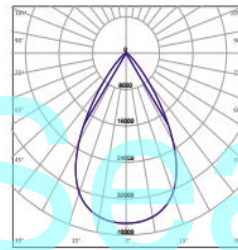

±45° adjustable bracket

±180° adjustable bracket

Photometric Diagrams

H19601

H25201

H25202

H25203

H53201