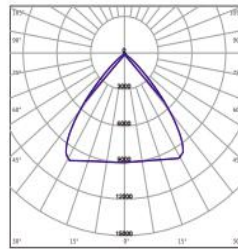

±45° adjustable bracket

±180° adjustable bracket

Photometric Diagrams

H19601

H25201

H25202

H25203

H53201