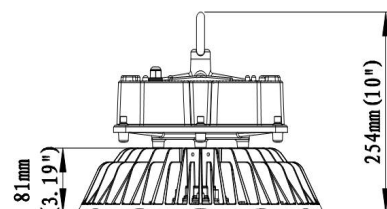

Dimensional Data

50W/70W/90W

100W/120W/150W

200W/240W

300W

Mounting Options

Eye Bolt

Pipe Mount

±45° adjustable bracket

±180° adjustable bracket

Photometric Diagrams

H19601

H25201

H25202

H25203

H53201