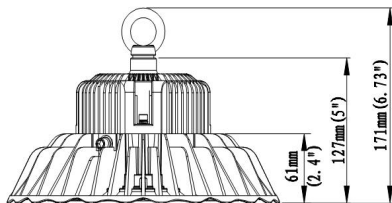

400W Metal Halide

150W UFO High Bay

- Features**
1. Die-casting aluminum housing with black powder coat finish
 2. Uniform light distribution
 3. Mounting height: 12 - 80 feet
 4. Operating temperature: -22F -122F
 5. Ingress Protection: IP65
 6. 5 years limited warranty
 7. UL CUL & DLC certified

Dimensional Data

50W/70W/90W

100W/120W/150W

200W/240W

300W

Mounting Options

Eye Bolt

Pipe Mount