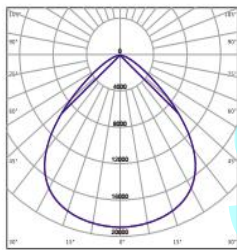

Dimensional Data

50W/70W/90W

100W/120W/150W

200W/240W

300W

Mounting Options

Eye Bolt

Pipe Mount

±45° adjustable bracket

±180° adjustable bracket

Photometric Diagrams

H19601

H25201

H25202

H25203

H53201