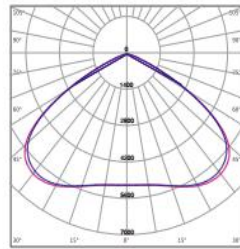

Dimensional Data

50W/70W/90W

100W/120W/150W

200W/240W

300W

Mounting Options

Eye Bolt

Pipe Mount

±45° adjustable bracket

±180° adjustable bracket

Photometric Diagrams

H19601

H25201

H25202

H25203

H53201