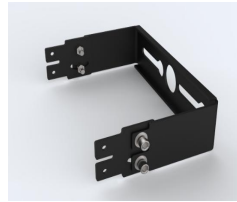

400W Metal Halide

150W UFO High Bay

- Features**
1. Die-casting aluminum housing with black powder coat finish
 2. Uniform light distribution
 3. Mounting height: 12 - 80 feet
 4. Operating temperature: -22F -122F
 5. Ingress Protection: IP65
 6. 5 years limited warranty
 7. UL CUL & DLC certified

Dimensional Data

50W/70W/90W

100W/120W/150W

200W/240W

300W

Mounting Options

Eye Bolt

Pipe Mount

±45° adjustable bracket

±180° adjustable bracket

Photometric Diagrams

H19601

H25201

H25202

H25203

H53201