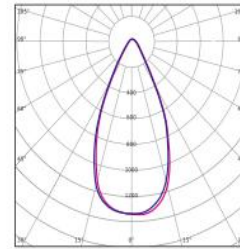

Dimensional Data

50W/70W/90W

100W/120W/150W

200W/240W

300W

Mounting Options

Eye Bolt

Pipe Mount

±45° adjustable bracket

±180° adjustable bracket

Photometric Diagrams

H19601

H25201

H25202

H25203

H53201