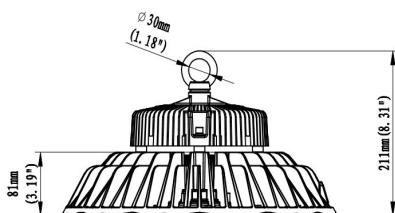

Application Warehouses, Airports, Supermarkets, DistributionCenters, Manufacturing Plants etc.

Ordering Guide :

Prodcut Type	Code		Voltage	Lumens	CCT/CRI	Optical Lens			Mounting Options	Color
UFO High Bay	HB01-50	50W	100-277VAC	135LM/W	5000K RA80 5000K RA70 4000K RA80 4000K RA70 3000K RA80 3000K RA70	H00A01	120° Glass	for 50W-90W	Eye Bolt / Bracket	Black
	HB01-70	70W				H19601	90° lens			
	HB01-90	90W				H00B02	Milky PC			
	HB01-100	100W	H00B01	Clear PC						
	HB01-120	120W	H00D01	90° ALU reflector		H25201	120° lens	for 140LM/W 100W-200W and 160LM/W 100W		
	HB01-150	150W	100-277VAC / 277-480VAC	140LM/W / 160LM/W		H25202	90° lens	for 100W-300W		
	HB01-200	200W				H25203	50° lens			
	HB01-240	240W	H00A02	120° Glass		for 240W-300W and 160LM/W 120W-200W				
	HB01-300	300W	H00B04	Milky PC						
						H00B03	Clear PC			
				H00C01A+H00C01	PC reflector with cover					
				B H00C01A	PC reflector					
				H00D02	90° ALU reflector					
				H53201	90° lens					
				H53202	60° lens					

Dimensional Data

50W/70W/90W

100W/120W/150W

200W/240W

300W

Mounting Options

Eye Bolt

Pipe Mount

±45° adjustable bracket

±180° adjustable bracket

Photometric Diagrams

H19601

H25201

H25202

H25203

H53201